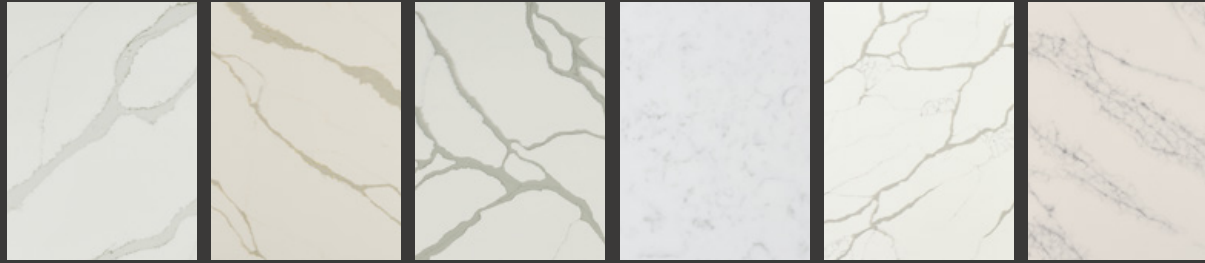

Colour ranges

INFINITY

Albaster

Bronzite

Ice Nuovo

Luminice

Lustra Silk

Opalora