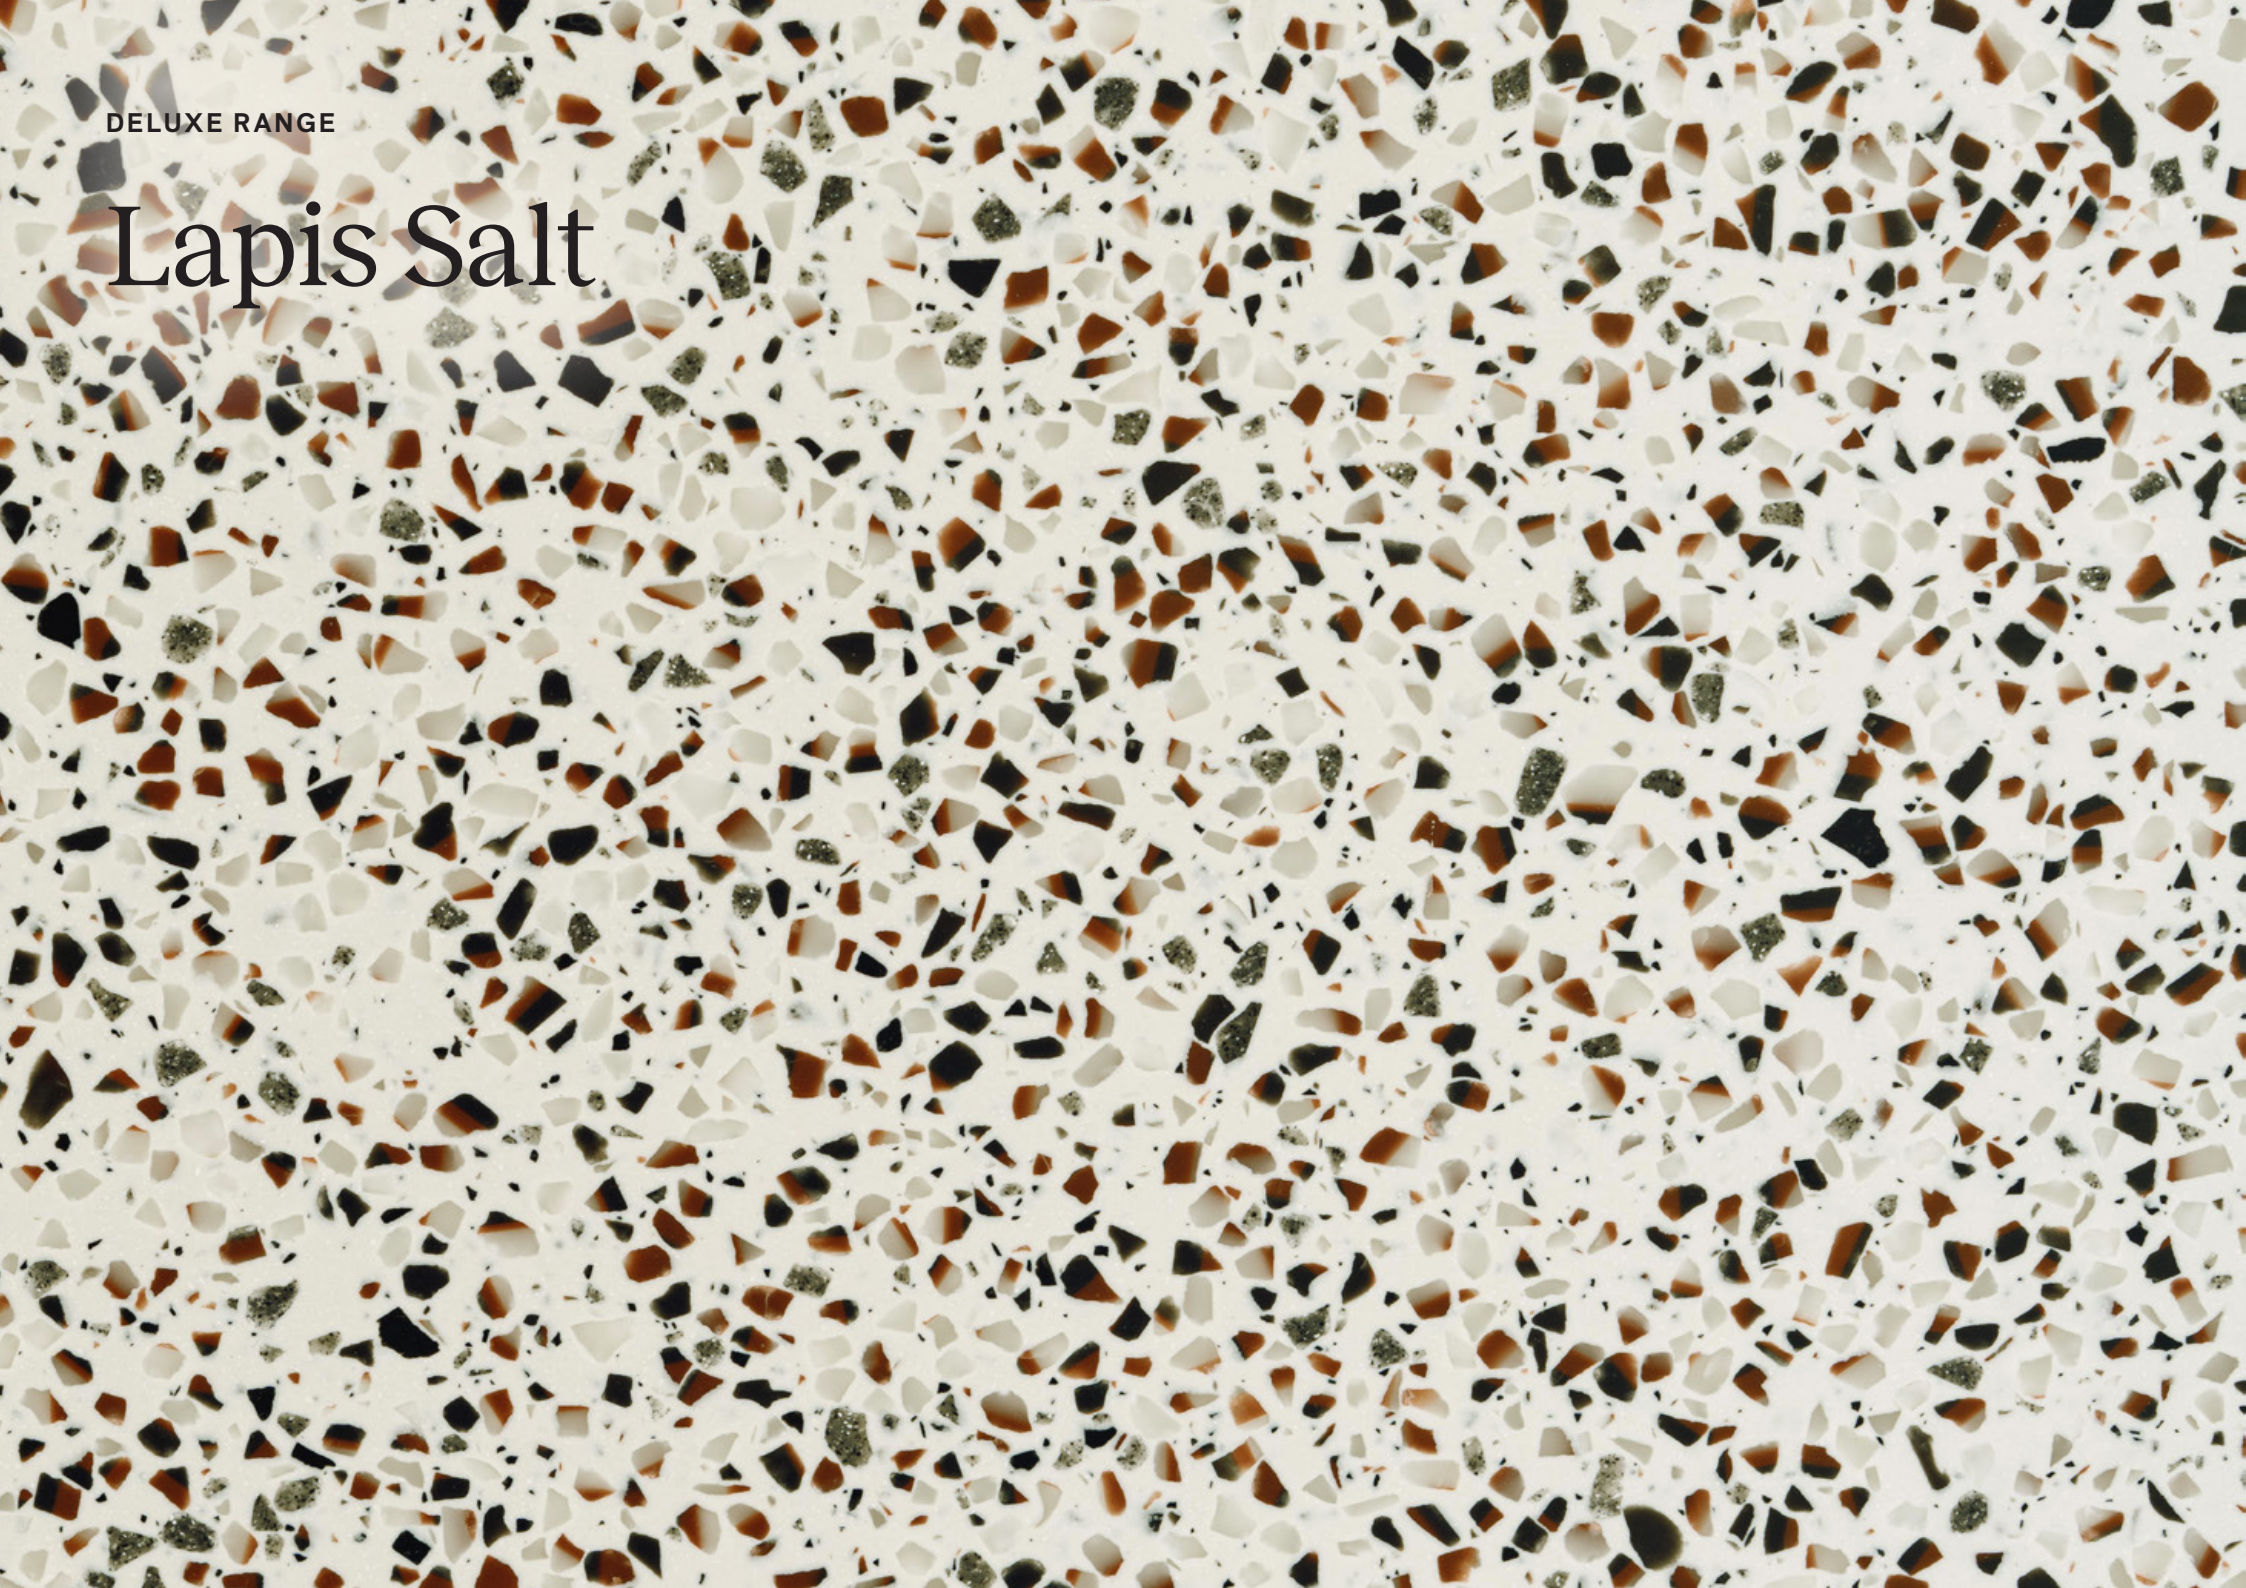

DELUXE RANGE

Lapis Salt