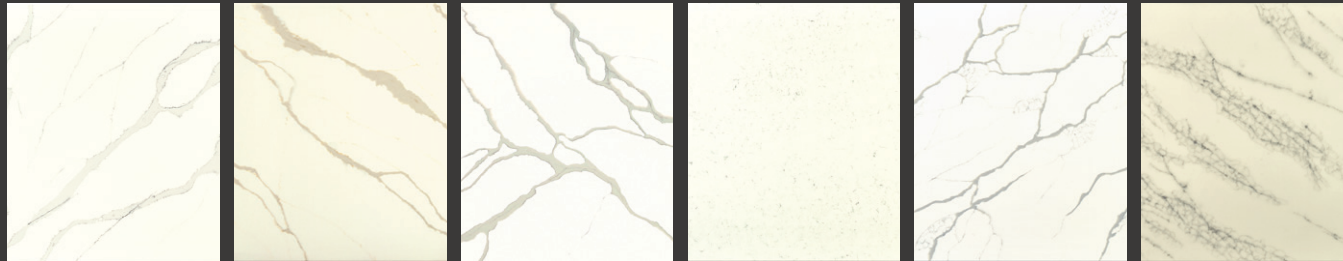

Colour ranges

INFINITY

Albaster

Bronzite

Ice Nuovo

Luminice

Lustra Silk

Opalora