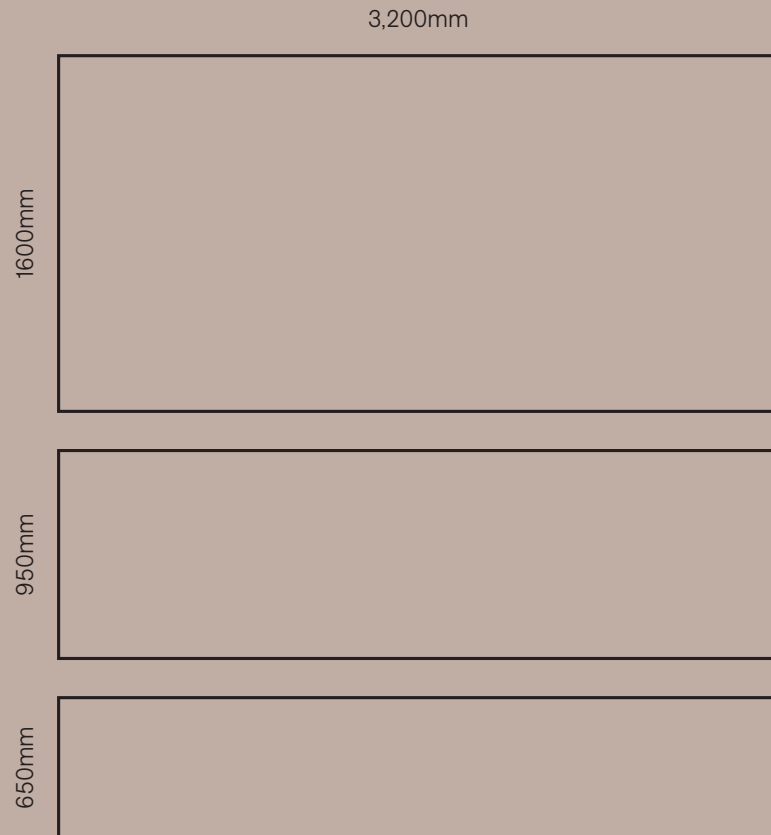

# Blanca Granite

STANDARD RANGE

# Sheet sizes

20mm thick

1600 wide slabs currently only available in Infinity Range. 1600 wide slabs to be available in Deluxe and Standard range by mid 2024.