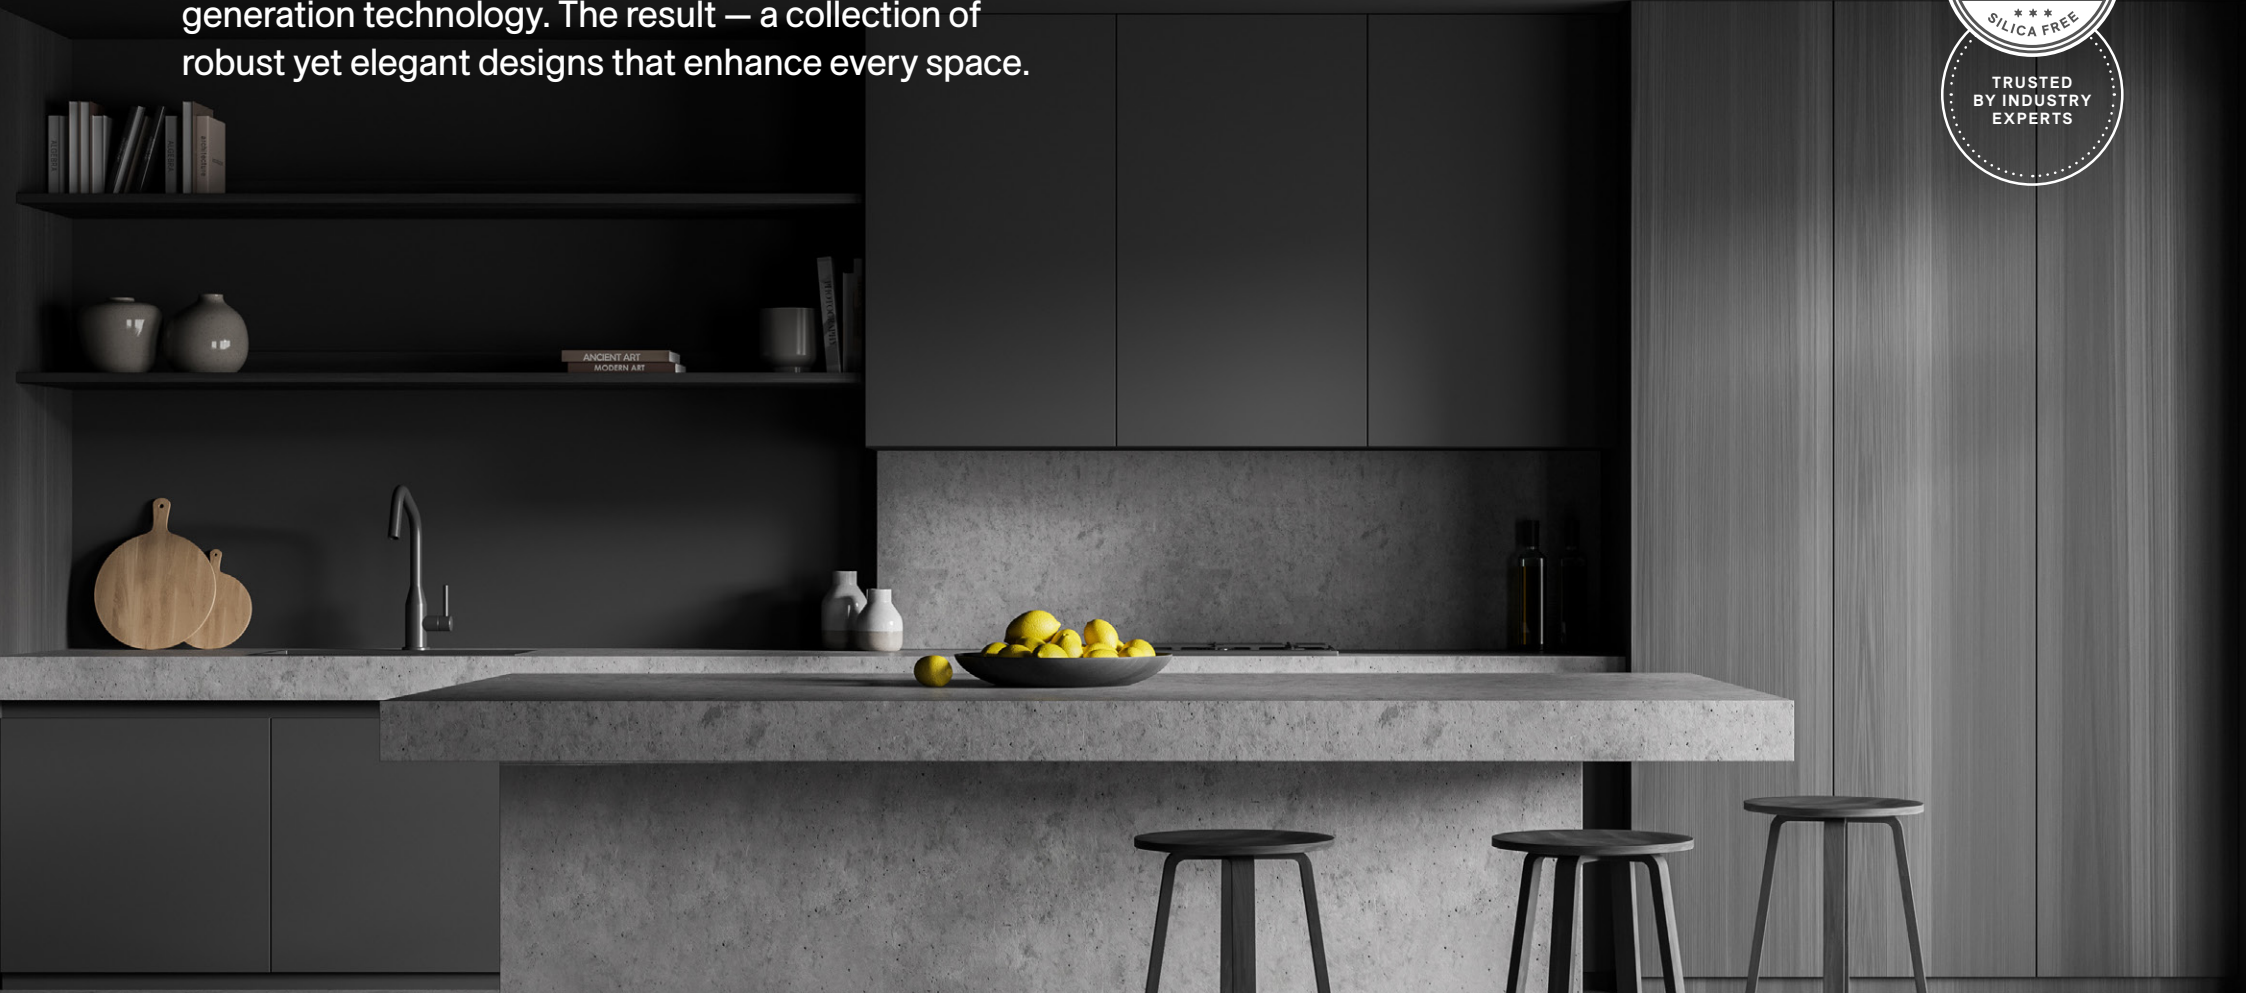

# Colour Book

Beautiful benchtops.  
ZERO silica.

SilkSurface™

SilkSurface fuses the beauty of natural stone with next generation technology. The result — a collection of robust yet elegant designs that enhance every space.